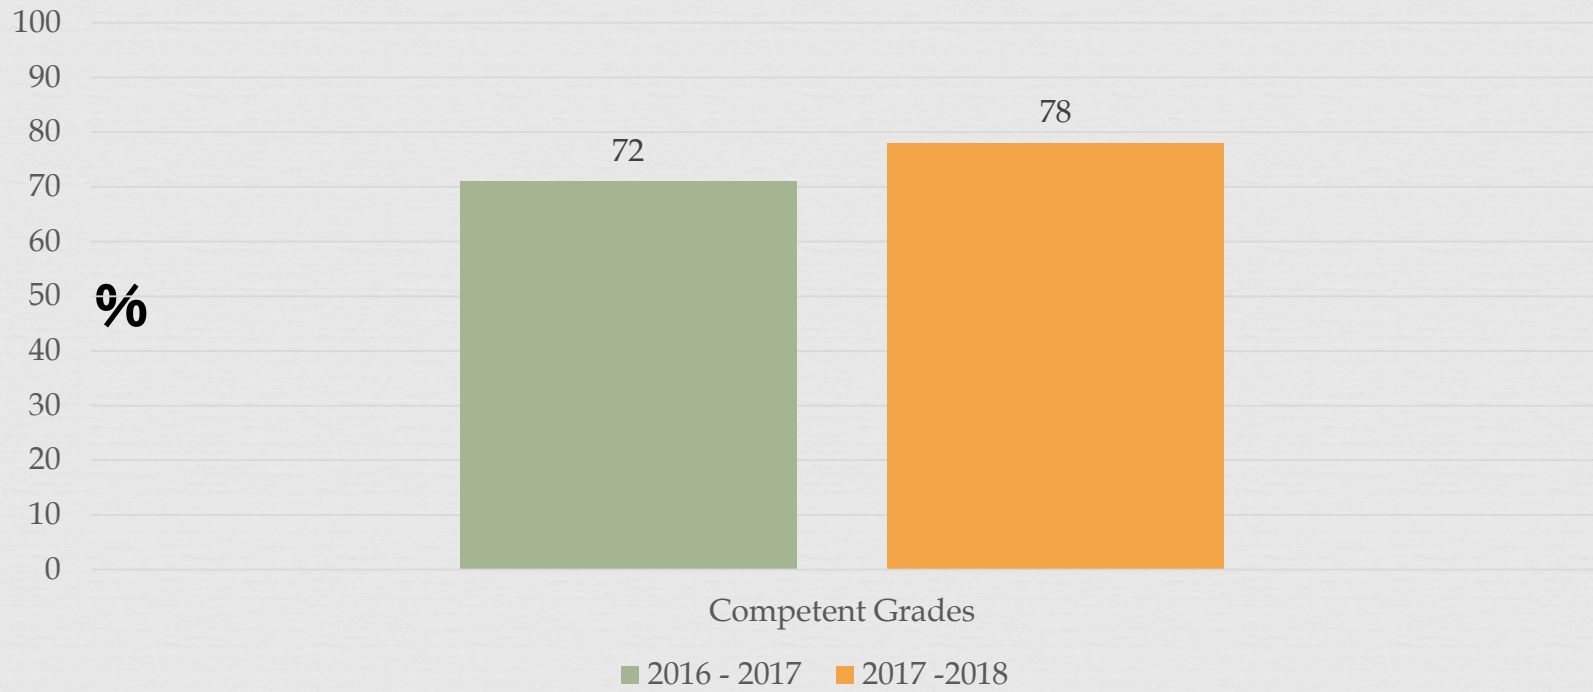

RHS

Schedule Report

9th - Grade Distribution Comparison Q1 (2016-17 & 2017-18)

9th Grade – Q1 % Competent Comparison (A,B,C grades)

9th Grade – Q2 % Competent Comparison (A,B,C grades)

Chart Title

Competency Grade Comparison by Quarter and Semester (A,B,C grades), 2016-18

Chart Title