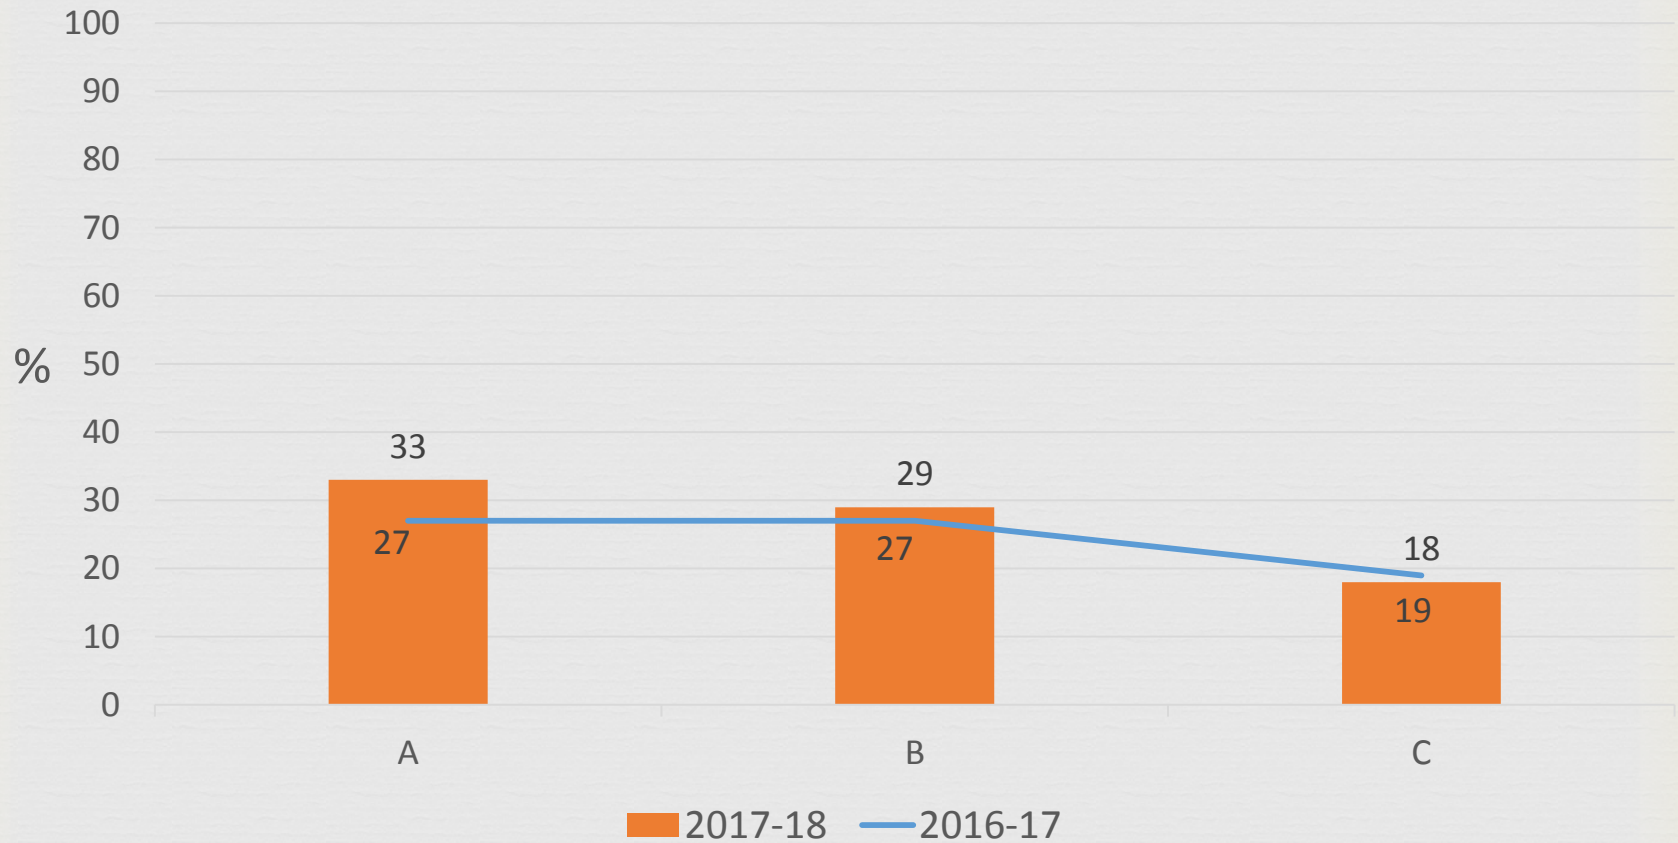

Competency Grade Comparison by Grade Earned (A, B, C), 2016-18