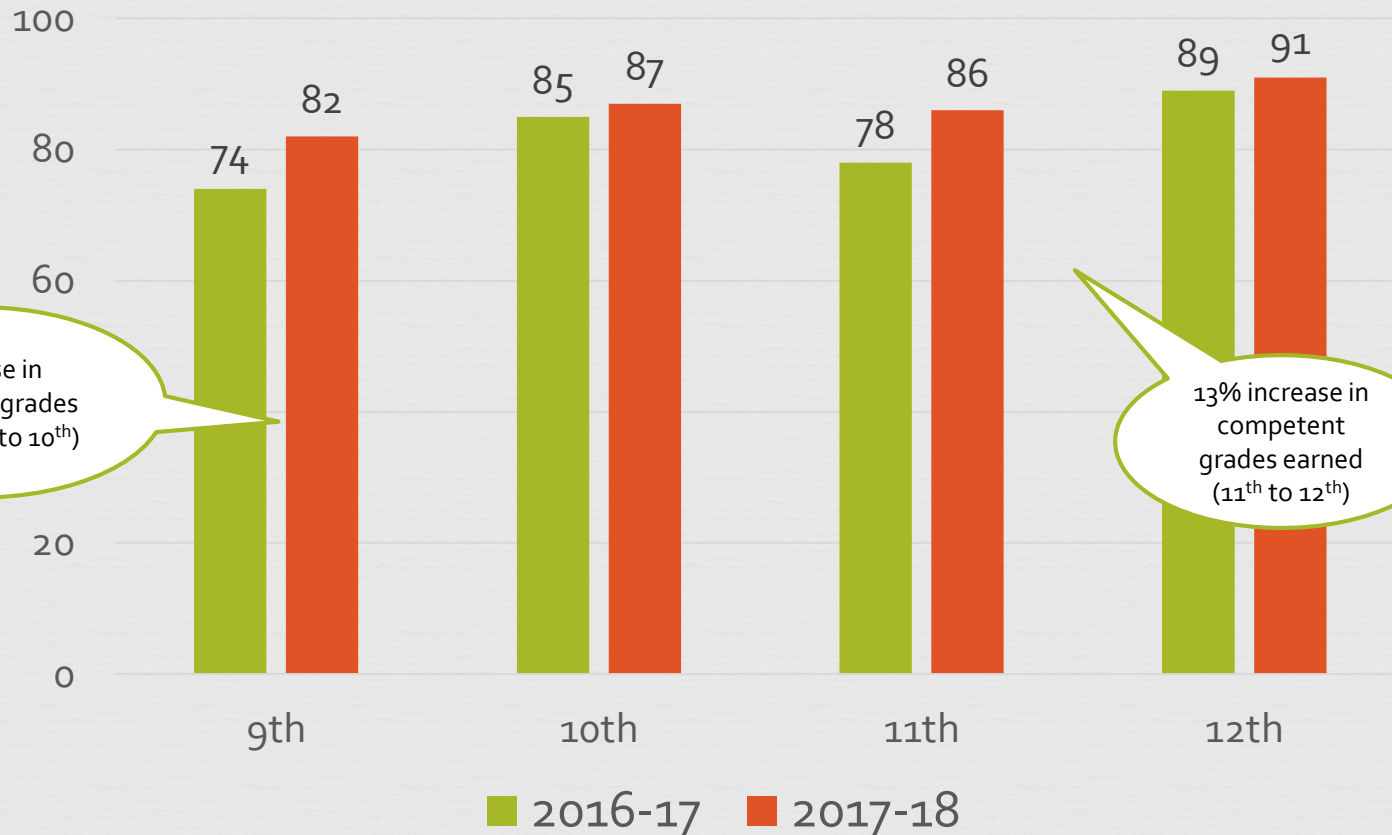

% Competent (A, B, C Grades) Comparison