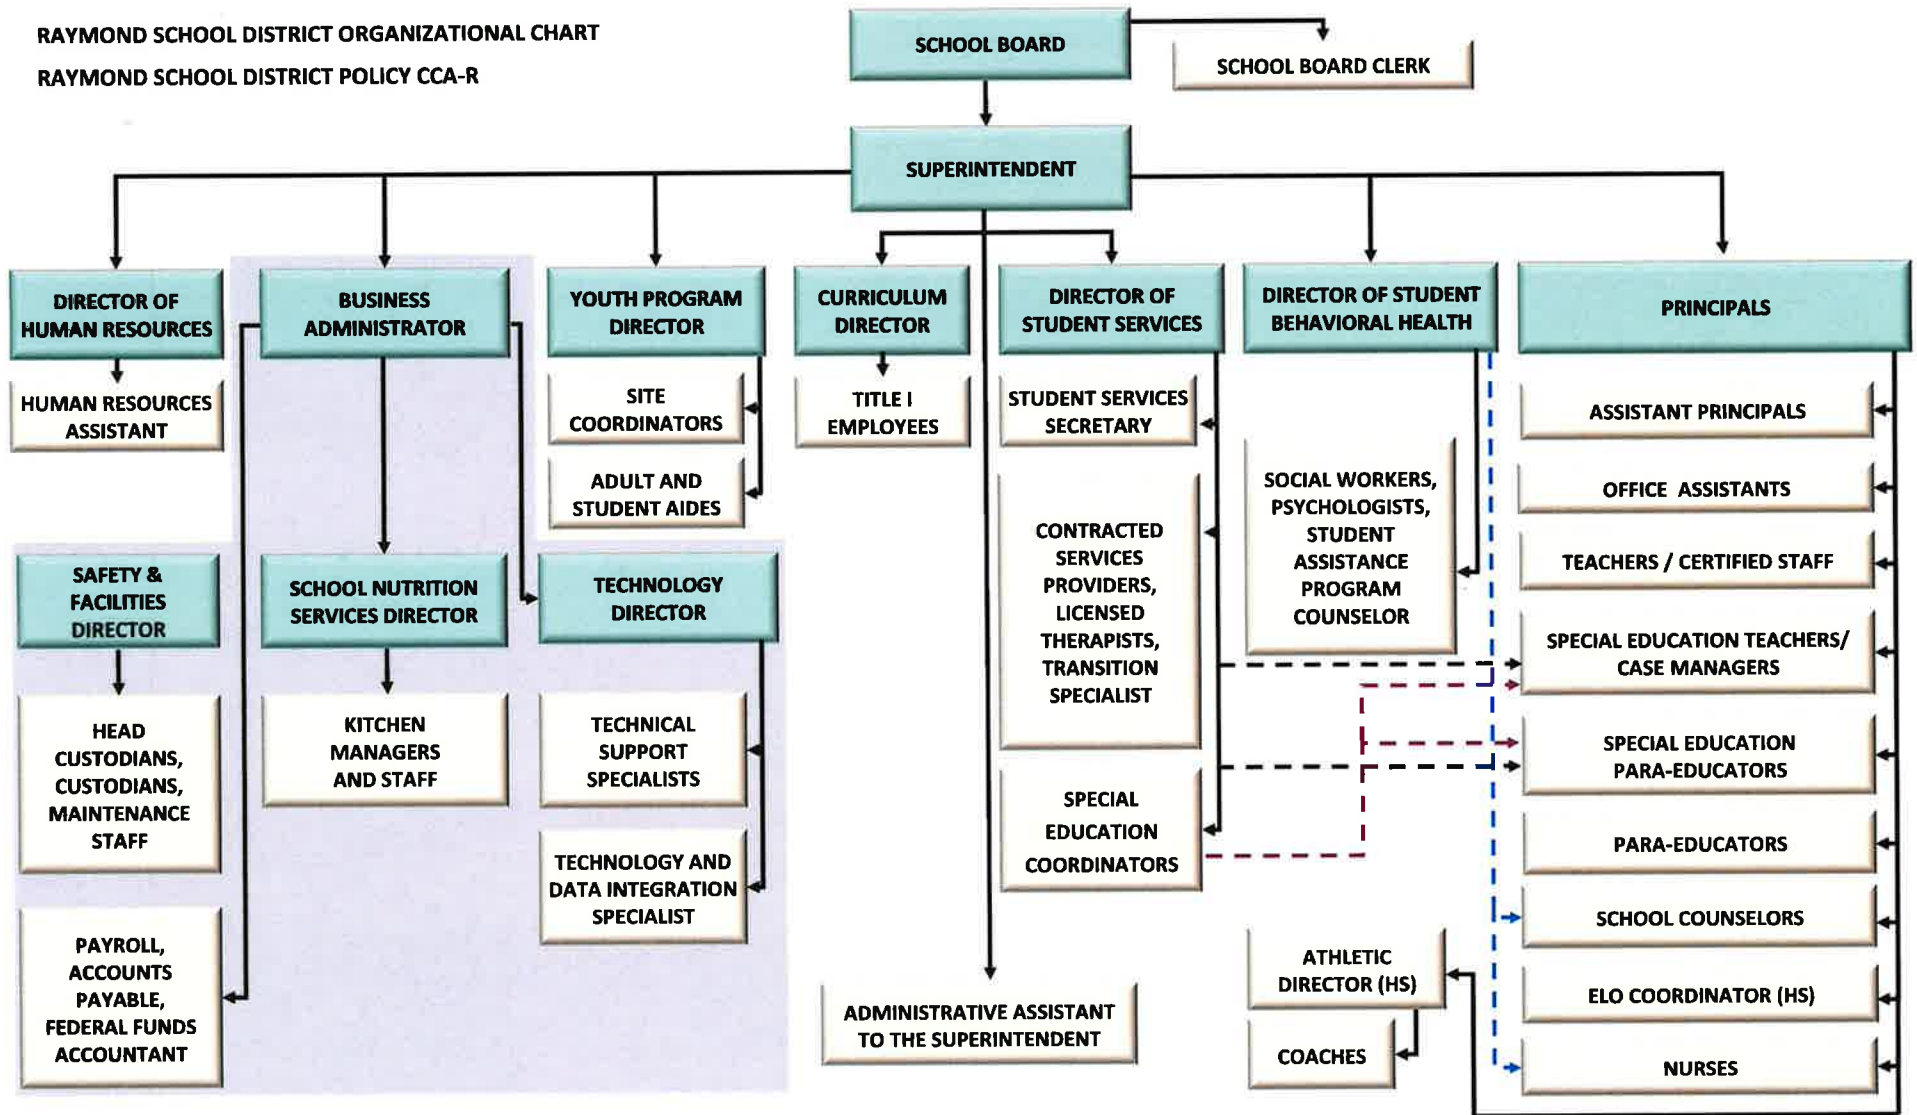

RAYMOND SCHOOL DISTRICT ORGANIZATIONAL CHART  
 RAYMOND SCHOOL DISTRICT POLICY CCA-R

Adopted: 5.14.89. Revised: 3.19.96, 10.19.00, 4.18.02, 11.2.05, 8.23.06, 4.4.07, 10.3.07, 4.15.15, 5.23.18, 3.18.20, 6.16.21

RAYMOND SCHOOL DISTRICT ORGANIZATIONAL CHART  
 RAYMOND SCHOOL DISTRICT POLICY CCA-R

Adopted: 5.14.89. Revised: 3.19.96, 10.19.00, 4.18.02, 11.2.05, 8.23.06, 4.4.07, 10.3.07, 4.15.15, 5.23.18, 3.18.20

RAYMOND SCHOOL DISTRICT  
ORGANIZATIONAL CHART

RAYMOND SCHOOL DISTRICT POLICY CCA-R

Adopted: May 14, 1989  
 Revised: March 19, 1996  
 Revised: October 19, 2000  
 Revised: April 18, 2002  
 Revised: November 2, 2005  
 Revised: August 23, 2006  
 Revised: April 4, 2007  
 Revised: October 3, 2007  
 Revised: April 15, 2015