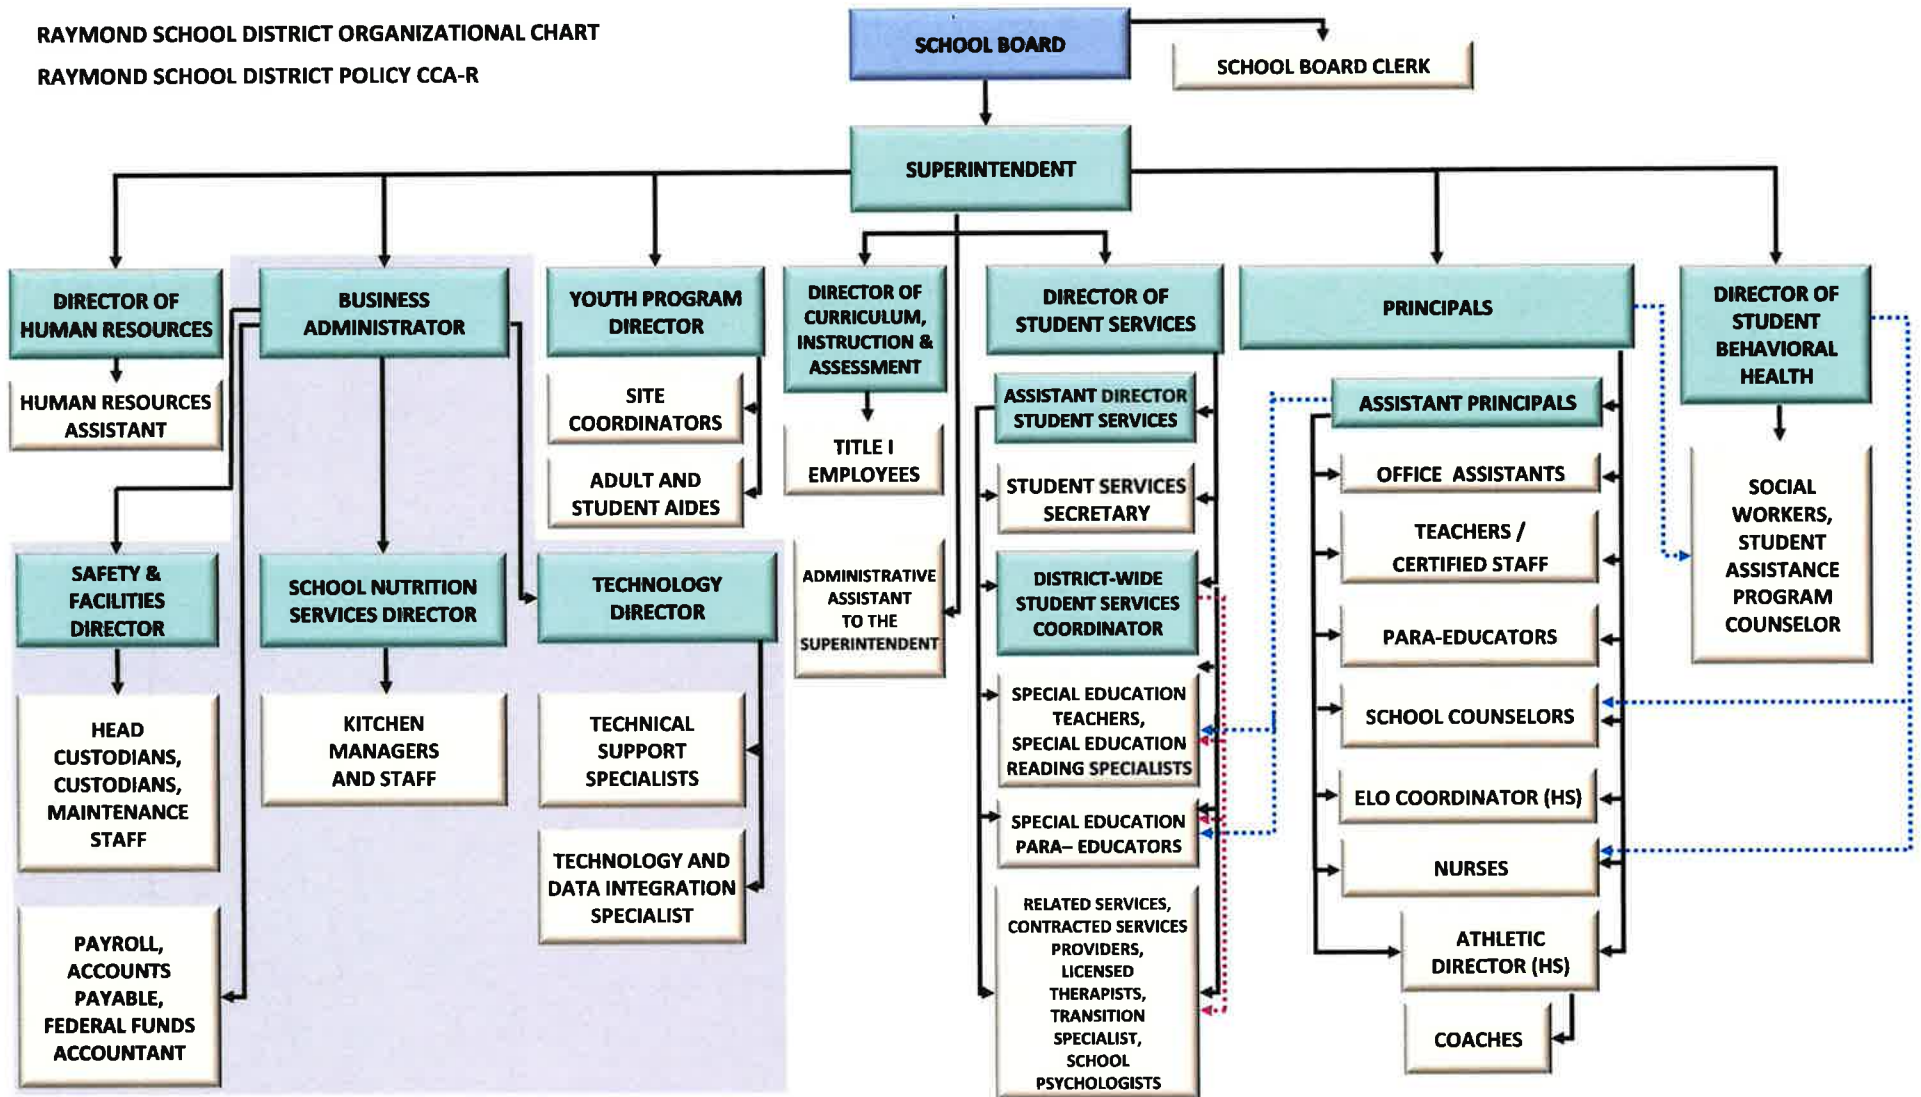

RAYMOND SCHOOL DISTRICT ORGANIZATIONAL CHART  
 RAYMOND SCHOOL DISTRICT POLICY CCA-R

Adopted: 5.14.89. Revised: 3.19.96, 10.19.00, 4.18.02, 11.2.05, 8.23.06, 4.4.07, 10.3.07, 4.15.15, 5.23.18, 3.18.20, 6.16.21

RAYMOND SCHOOL DISTRICT ORGANIZATIONAL CHART  
 RAYMOND SCHOOL DISTRICT POLICY CCA-R

Adopted: 5.14.89. Revised: 3.19.96, 10.19.00, 4.18.02, 11.2.05, 8.23.06, 4.4.07, 10.3.07, 4.15.15, 5.23.18, 3.18.20

RAYMOND SCHOOL DISTRICT  
ORGANIZATIONAL CHART

RAYMOND SCHOOL DISTRICT POLICY CCA-R

Adopted: May 14, 1989  
 Revised: March 19, 1996  
 Revised: October 19, 2000  
 Revised: April 18, 2002  
 Revised: November 2, 2005  
 Revised: August 23, 2006  
 Revised: April 4, 2007  
 Revised: October 3, 2007  
 Revised: April 15, 2015