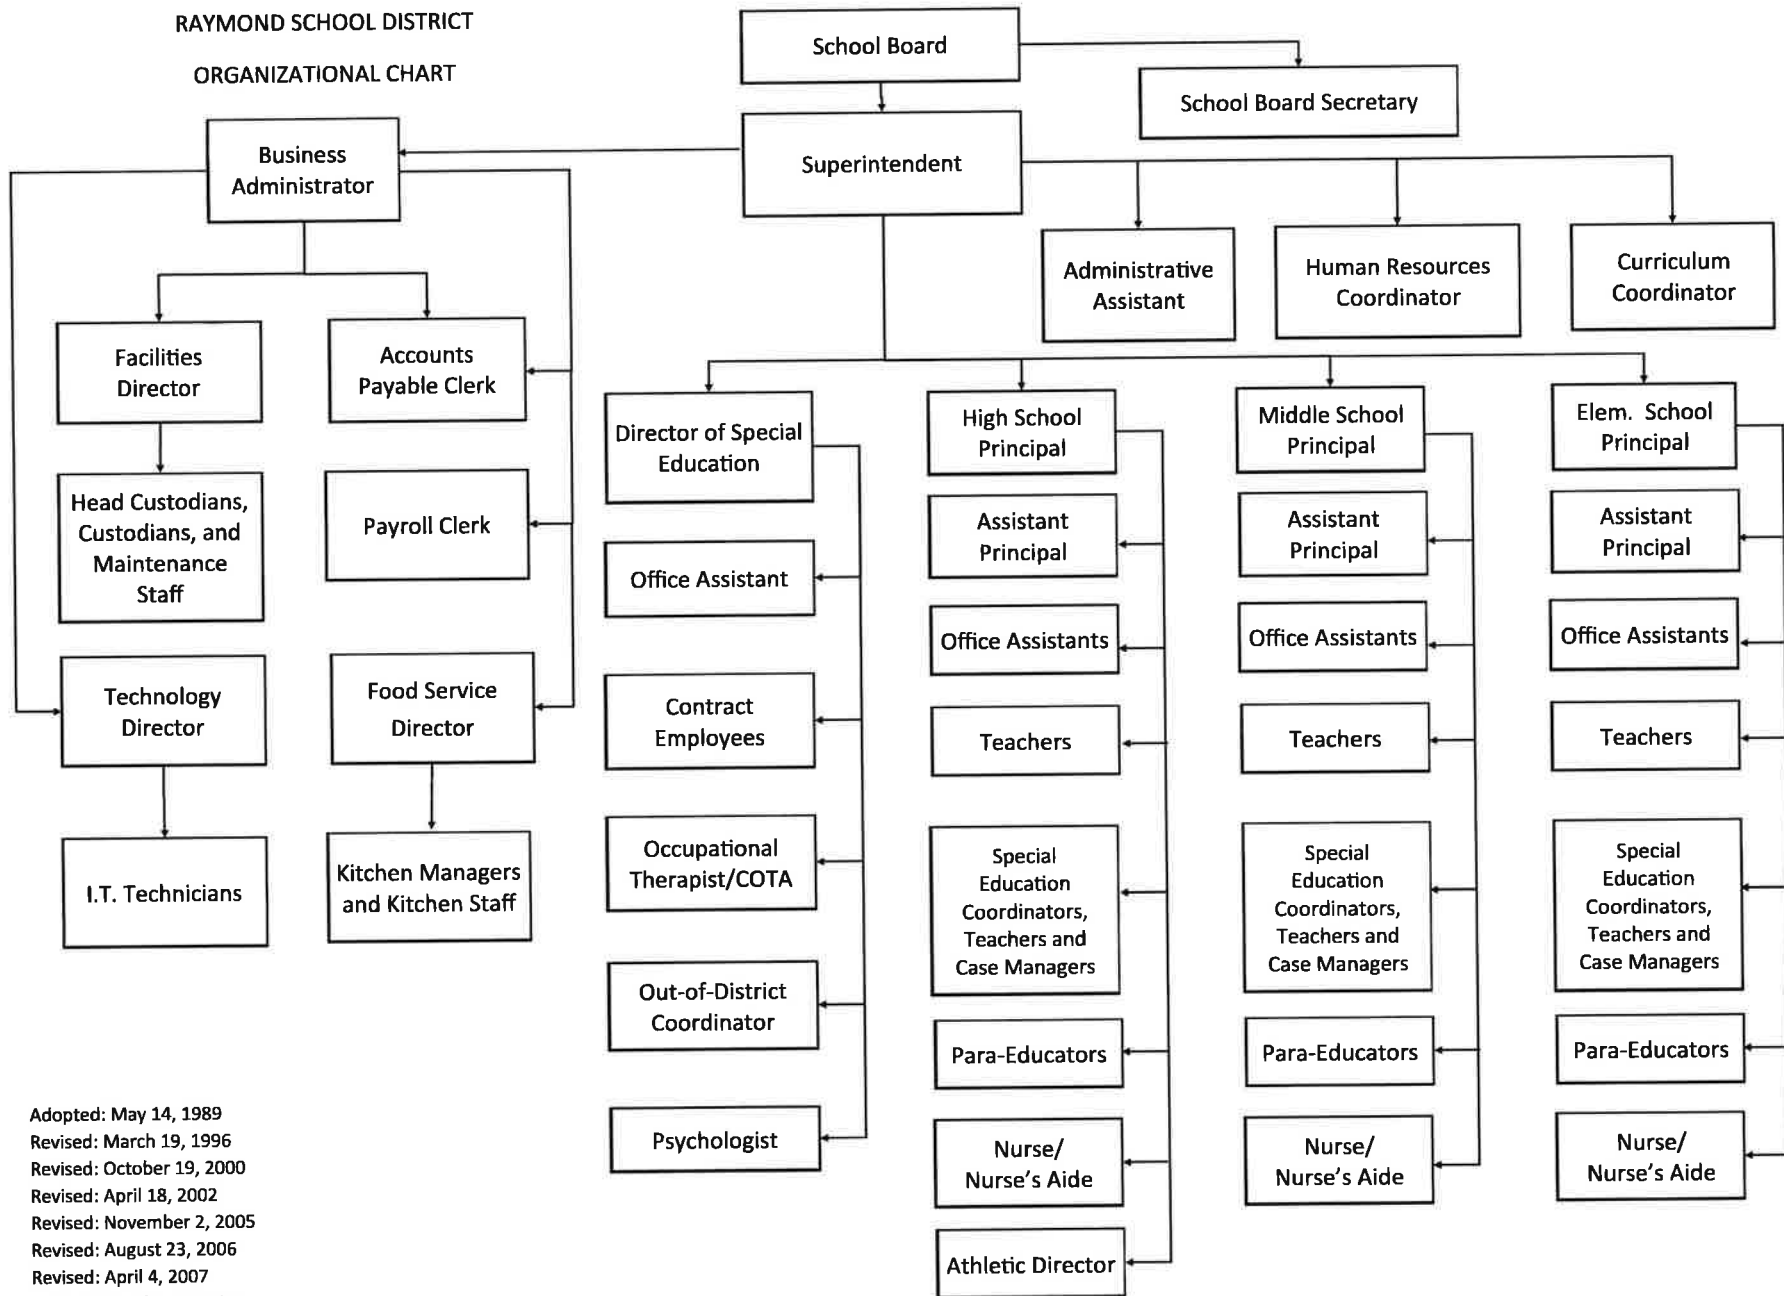

RAYMOND SCHOOL DISTRICT ORGANIZATIONAL CHART  
 RAYMOND SCHOOL DISTRICT POLICY CCA-R

Adopted: 5.14.89. Revised: 3.19.96, 10.19.00, 4.18.02, 11.2.05, 8.23.06, 4.4.07, 10.3.07, 4.15.15, 5.23.18, 3.18.20, 6.16.21

RAYMOND SCHOOL DISTRICT ORGANIZATIONAL CHART  
 RAYMOND SCHOOL DISTRICT POLICY CCA-R

Adopted: 5.14.89. Revised: 3.19.96, 10.19.00, 4.18.02, 11.2.05, 8.23.06, 4.4.07, 10.3.07, 4.15.15, 5.23.18, 3.18.20

RAYMOND SCHOOL DISTRICT  
ORGANIZATIONAL CHART