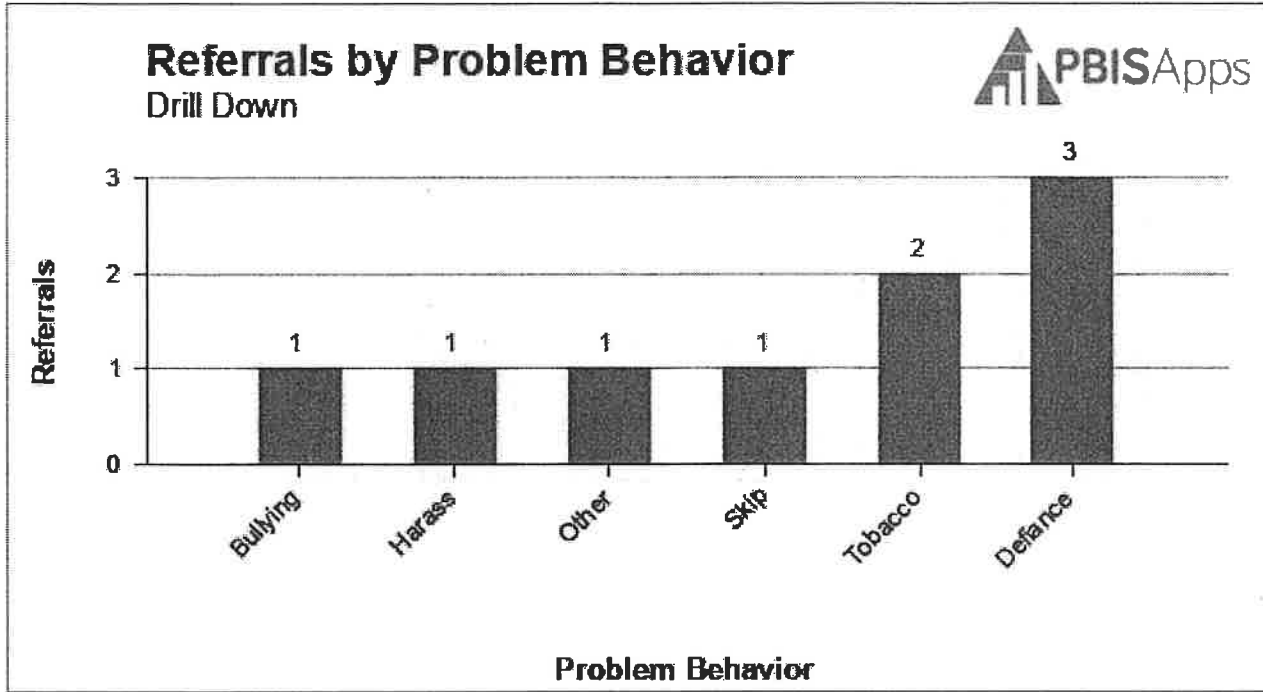

Swis Drill Down Report
Problem Behavior

Report Options

Included in Dataset:

Action Taken - Time Out/ Detention
Date Range - 1/14/19 - 4/1/19

Swis Drill Down Report
Problem Behavior

Report Options

Included in Dataset:

Date Range - 1/14/19 - 4/1/19

Action Taken - Out-of-School Suspension

Swis Drill Down Report
Problem Behavior

Report Options

Included in Dataset:

Date Range - 1/14/19 - 4/1/19
Action Taken - In-School Suspension