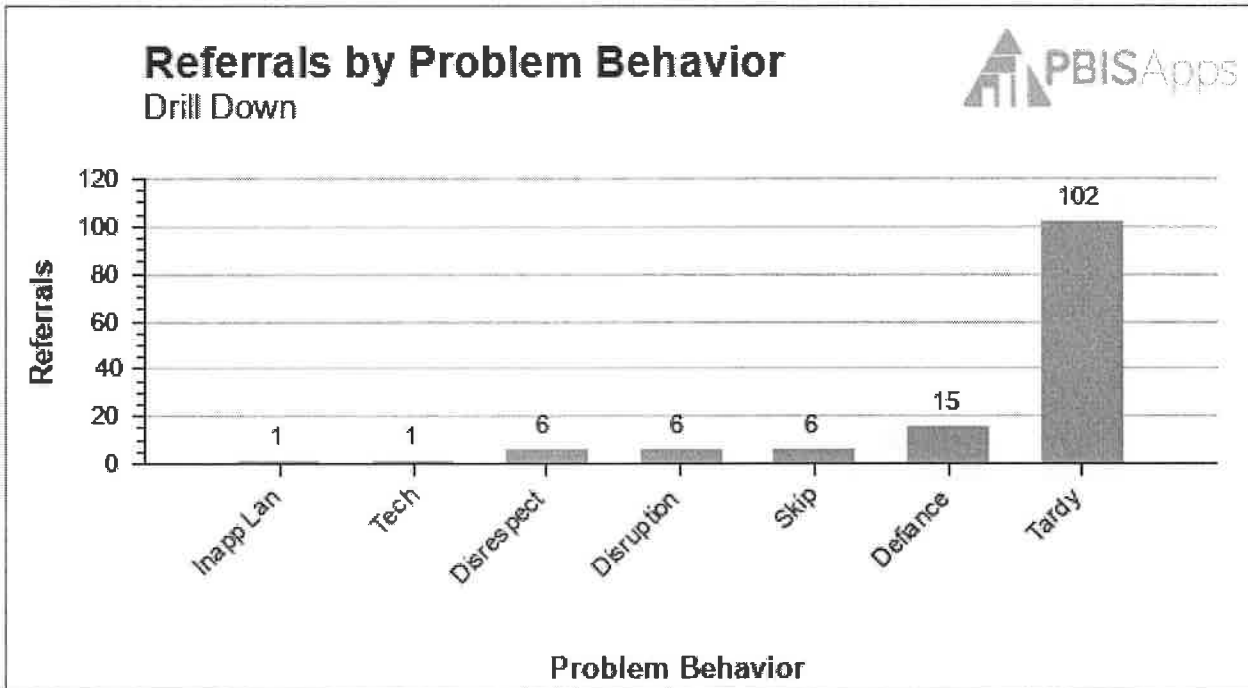

Swis Drill Down Report
Problem Behavior

Report Options

Included in Dataset:

Action Taken - Time Out/ Detention
Date Range - 1/14/19 - 4/1/19

Swis Drill Down Report
Problem Behavior

Report Options

Included in Dataset:

Date Range - 1/14/19 - 4/1/19

Action Taken - Out-of-School Suspension

Swis Drill Down Report
Problem Behavior

Report Options

Included in Dataset:

Date Range - 1/14/19 - 4/1/19
Action Taken - In-School Suspension