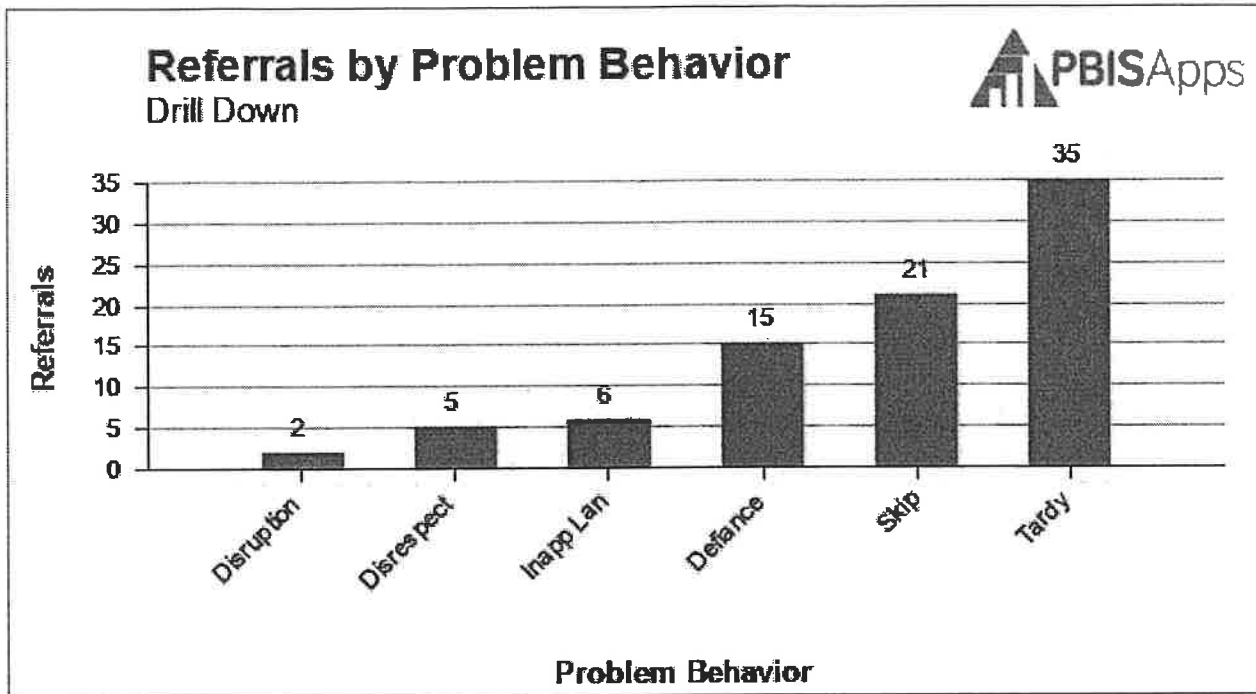

Swis Drill Down Report
Problem Behavior

Report Options

Included in Dataset:

Action Taken - Time Out/ Detention
Date Range - 1/14/19 - 4/1/19

Swis Drill Down Report
Problem Behavior

Report Options

Included in Dataset:

Date Range - 1/14/19 - 4/1/19

Action Taken - Out-of-School Suspension

Swis Drill Down Report
Problem Behavior

Report Options

Included in Dataset:

Date Range - 1/14/19 - 4/1/19
Action Taken - In-School Suspension