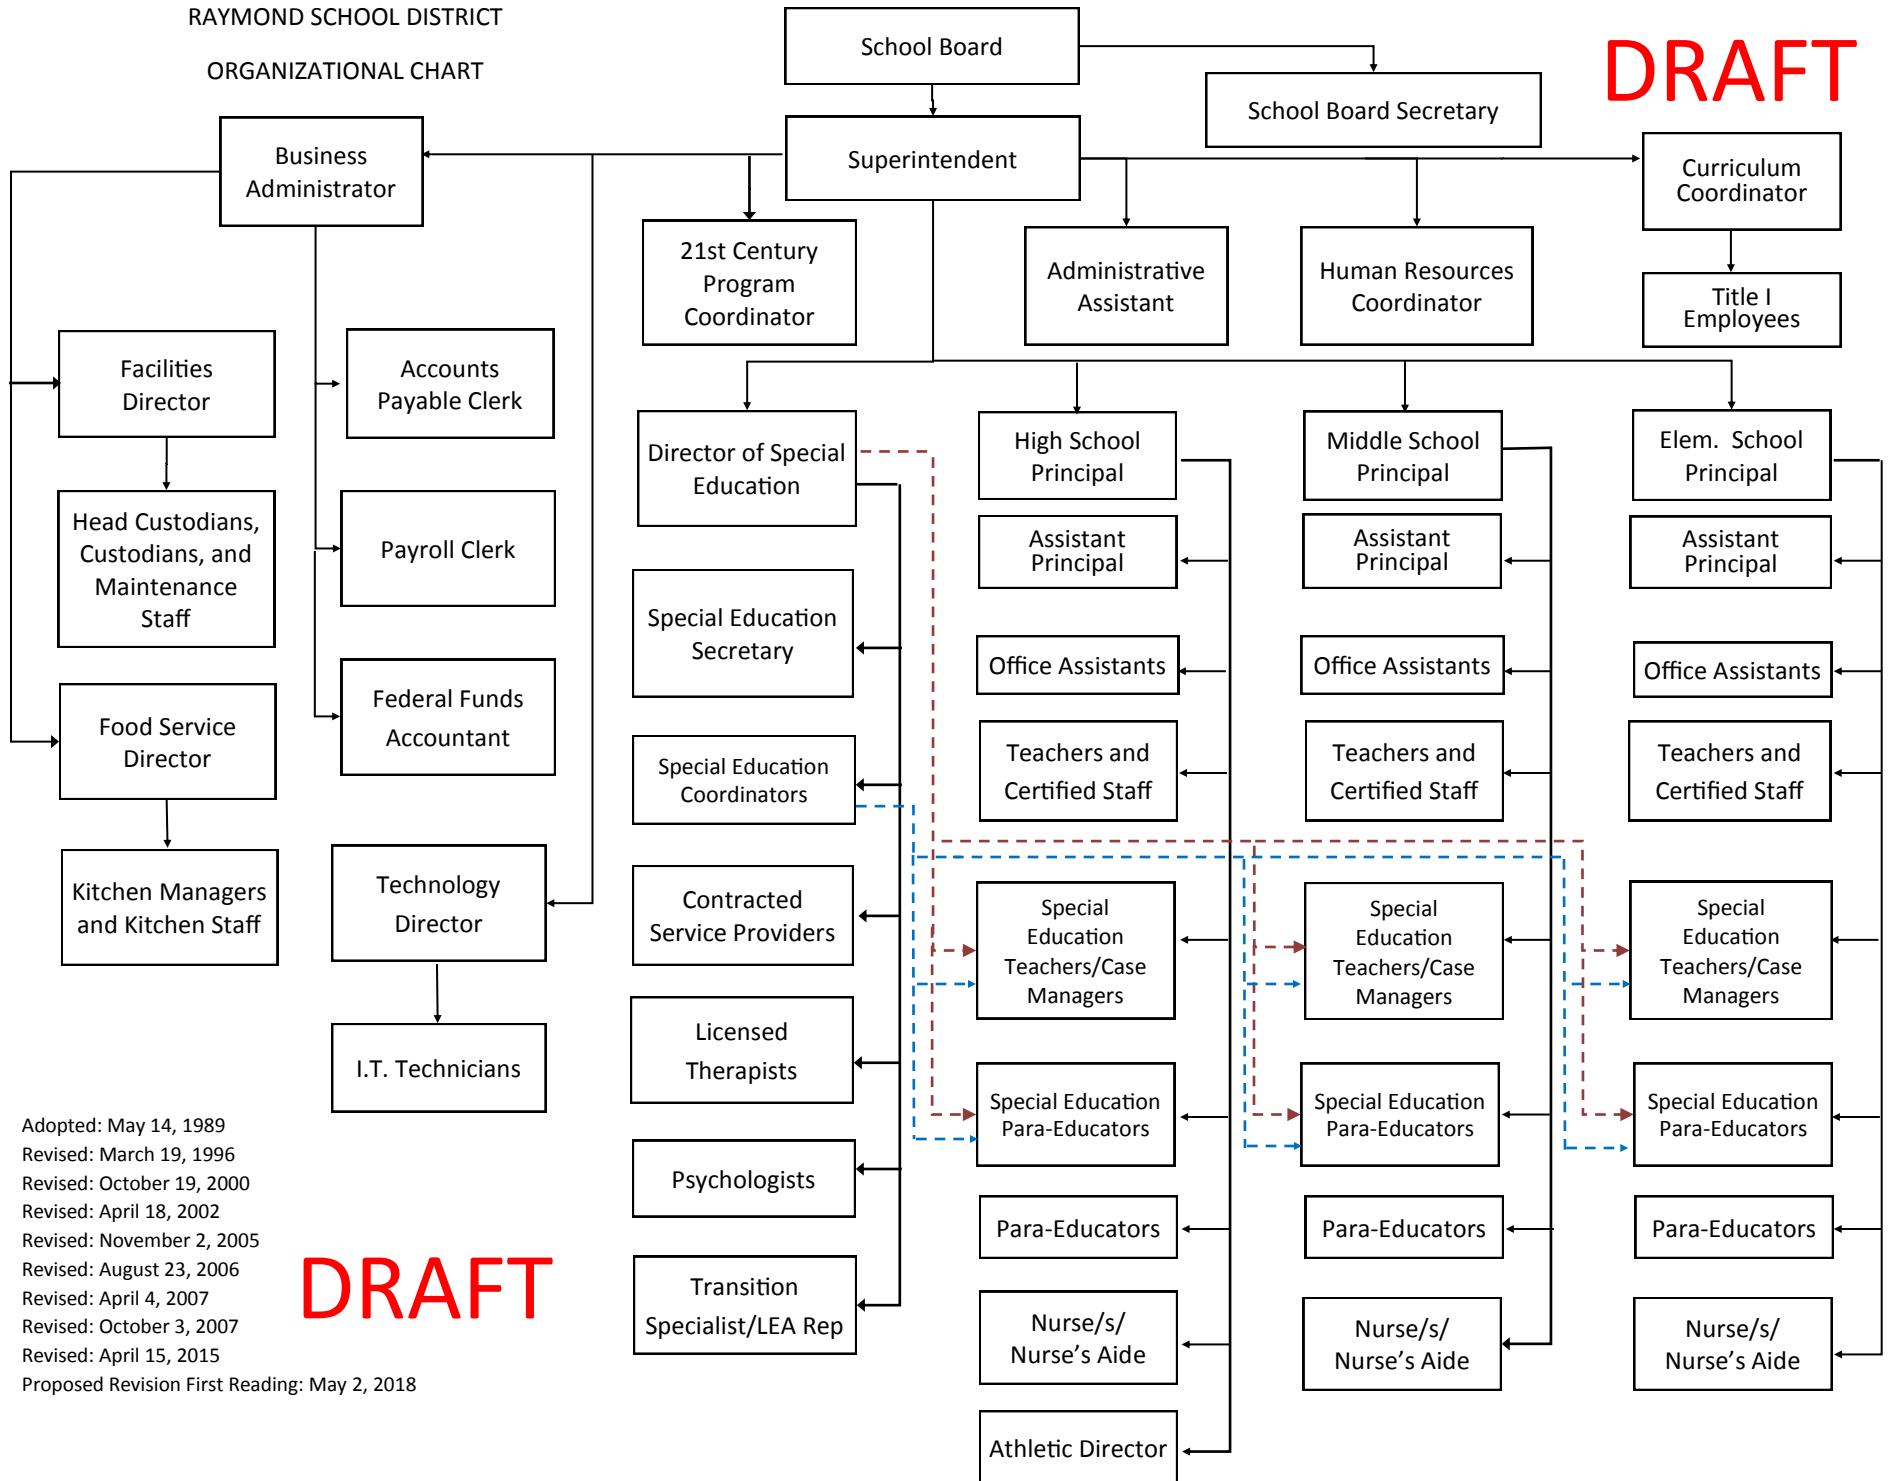

RAYMOND SCHOOL DISTRICT
ORGANIZATIONAL CHART

DRAFT

RAYMOND SCHOOL DISTRICT POLICY CCA-R

Adopted: May 14, 1989
 Revised: March 19, 1996
 Revised: October 19, 2000
 Revised: April 18, 2002
 Revised: November 2, 2005
 Revised: August 23, 2006
 Revised: April 4, 2007
 Revised: October 3, 2007
 Revised: April 15, 2015
 Proposed Revision First Reading: May 2, 2018

DRAFT