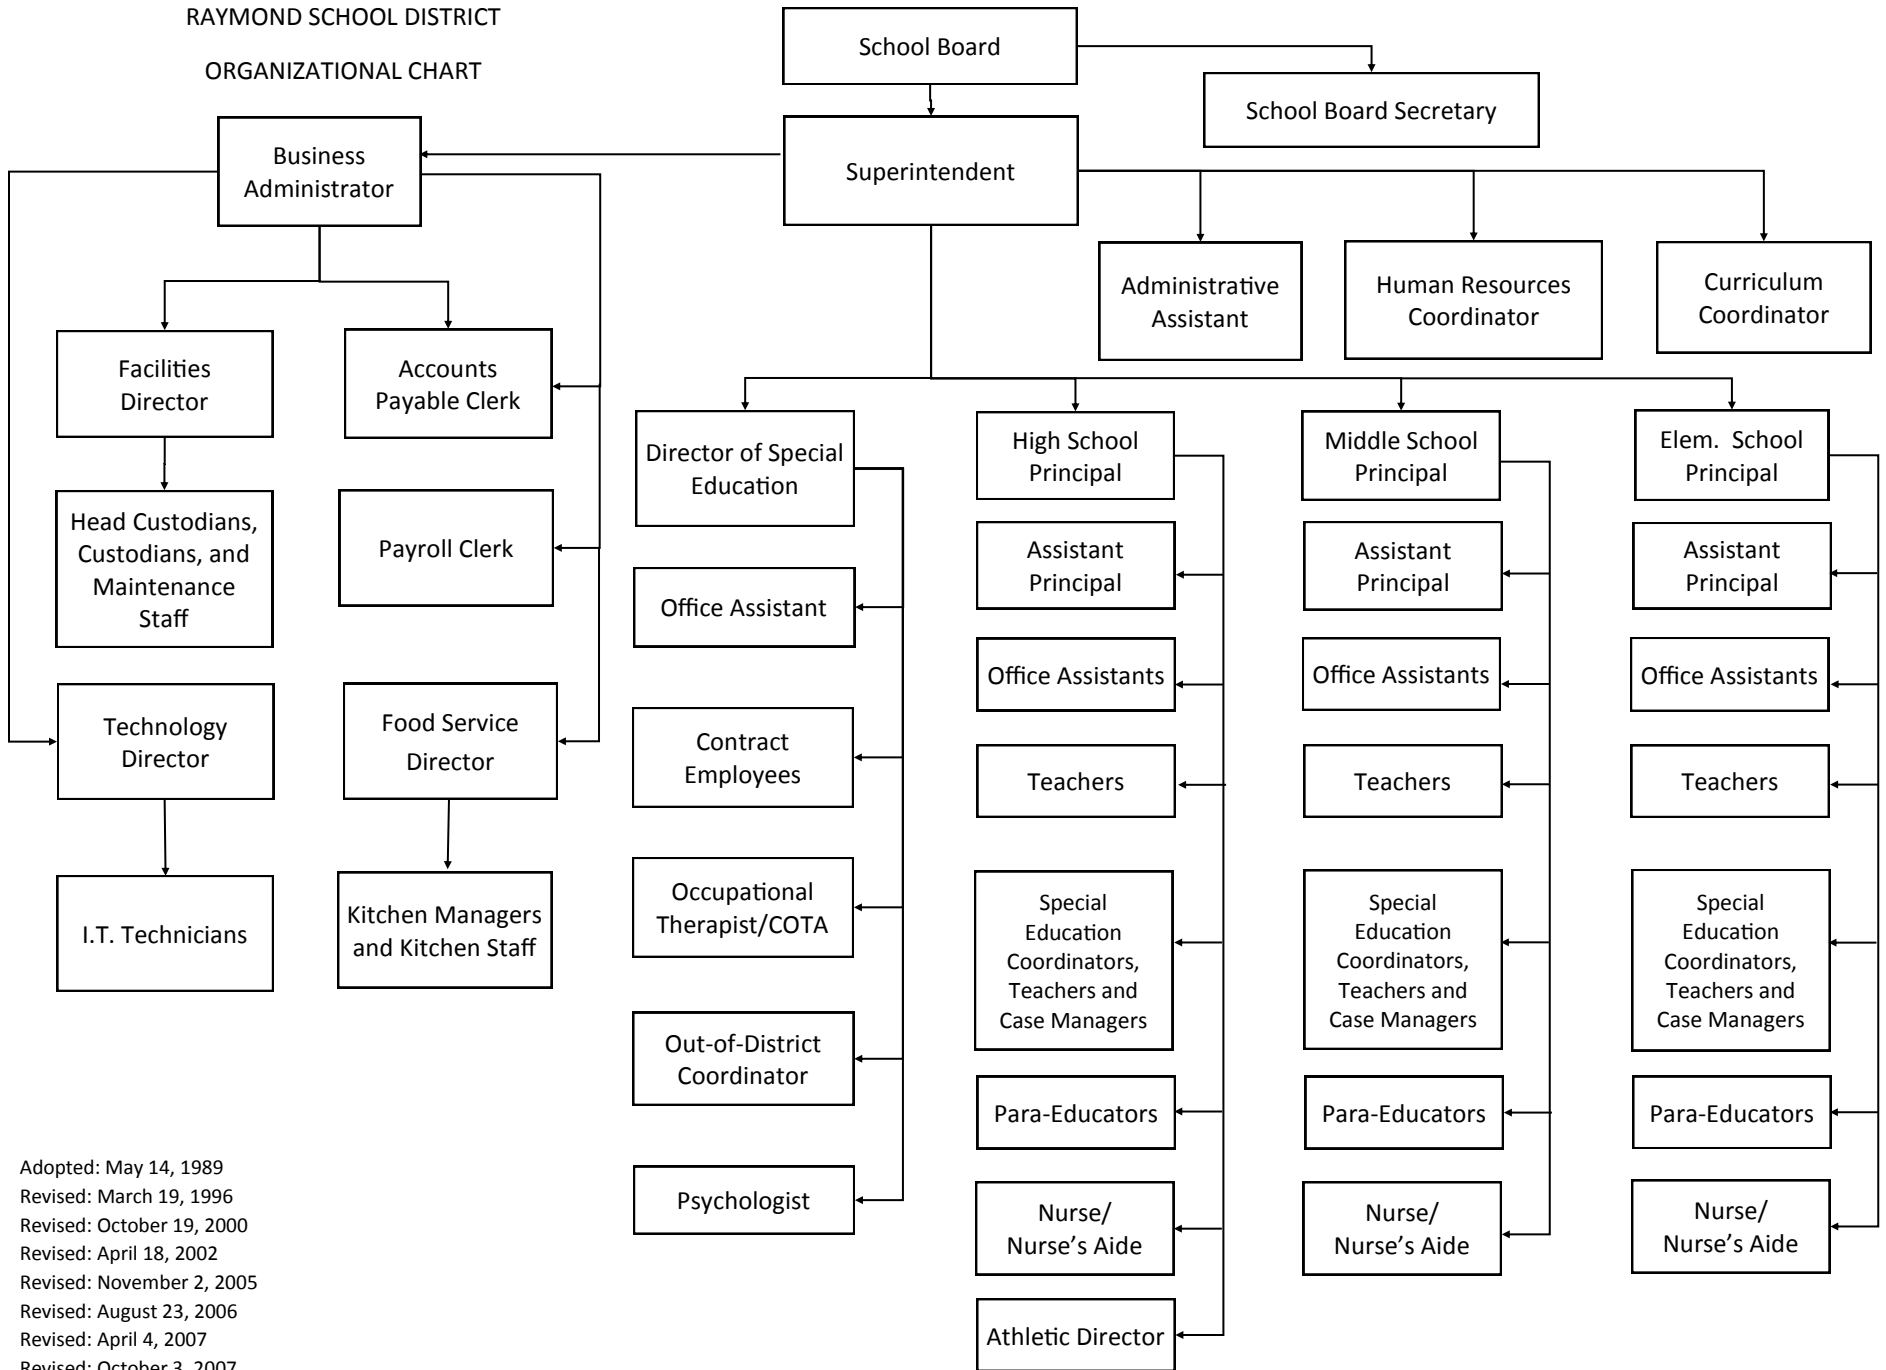

RAYMOND SCHOOL DISTRICT
ORGANIZATIONAL CHART

RAYMOND SCHOOL DISTRICT POLICY CCA-R

Adopted: May 14, 1989
 Revised: March 19, 1996
 Revised: October 19, 2000
 Revised: April 18, 2002
 Revised: November 2, 2005
 Revised: August 23, 2006
 Revised: April 4, 2007
 Revised: October 3, 2007
 Revised: April 15, 2015