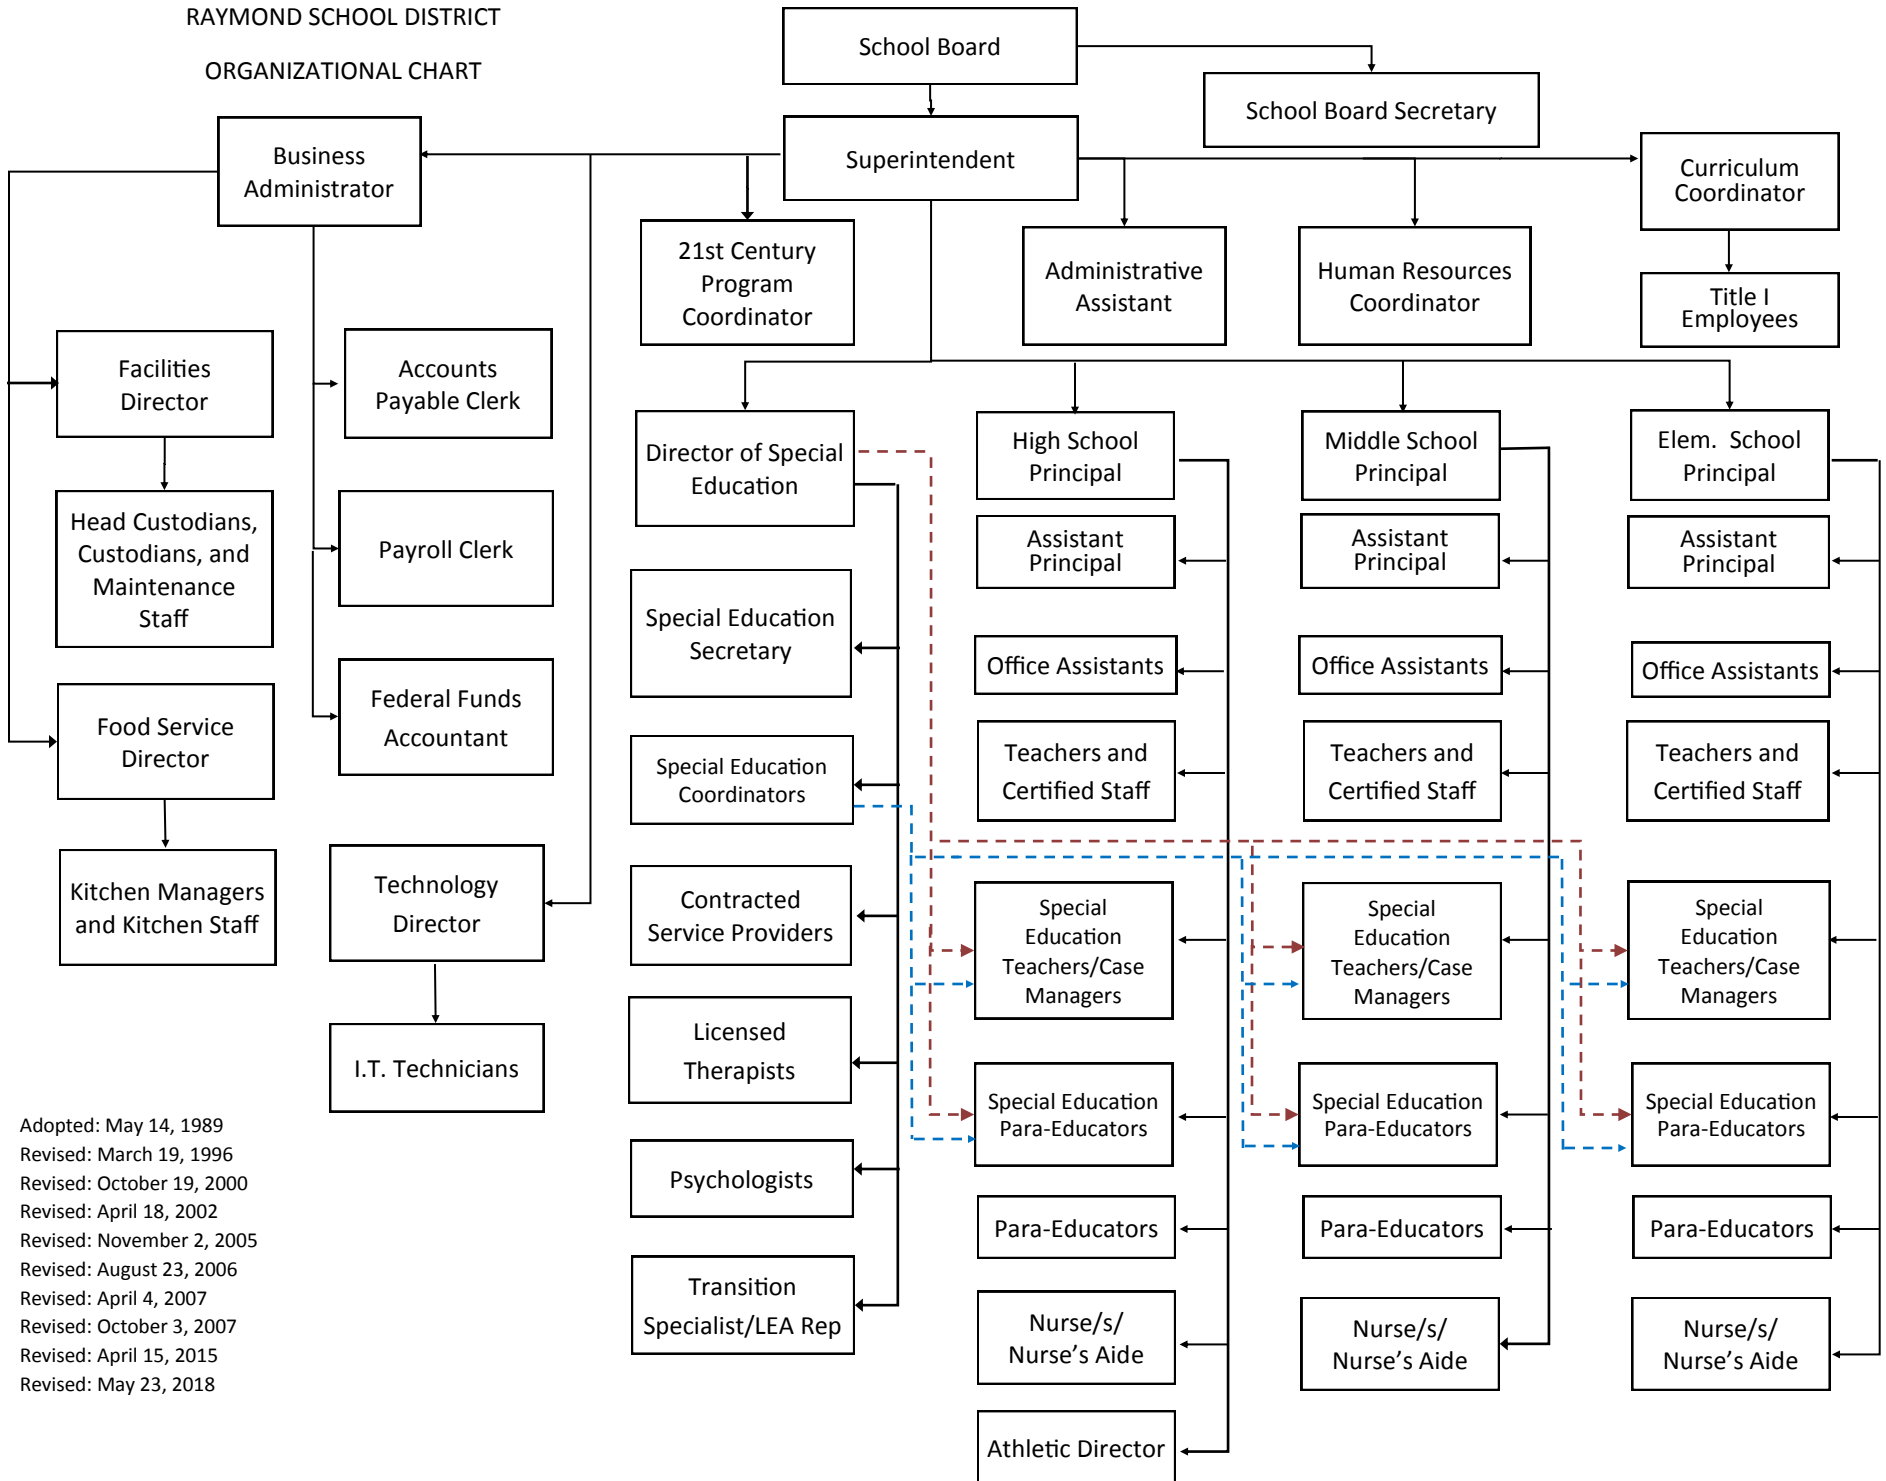

RAYMOND SCHOOL DISTRICT
ORGANIZATIONAL CHART

RAYMOND SCHOOL DISTRICT POLICY CCA-R

Adopted: May 14, 1989
 Revised: March 19, 1996
 Revised: October 19, 2000
 Revised: April 18, 2002
 Revised: November 2, 2005
 Revised: August 23, 2006
 Revised: April 4, 2007
 Revised: October 3, 2007
 Revised: April 15, 2015
 Revised: May 23, 2018